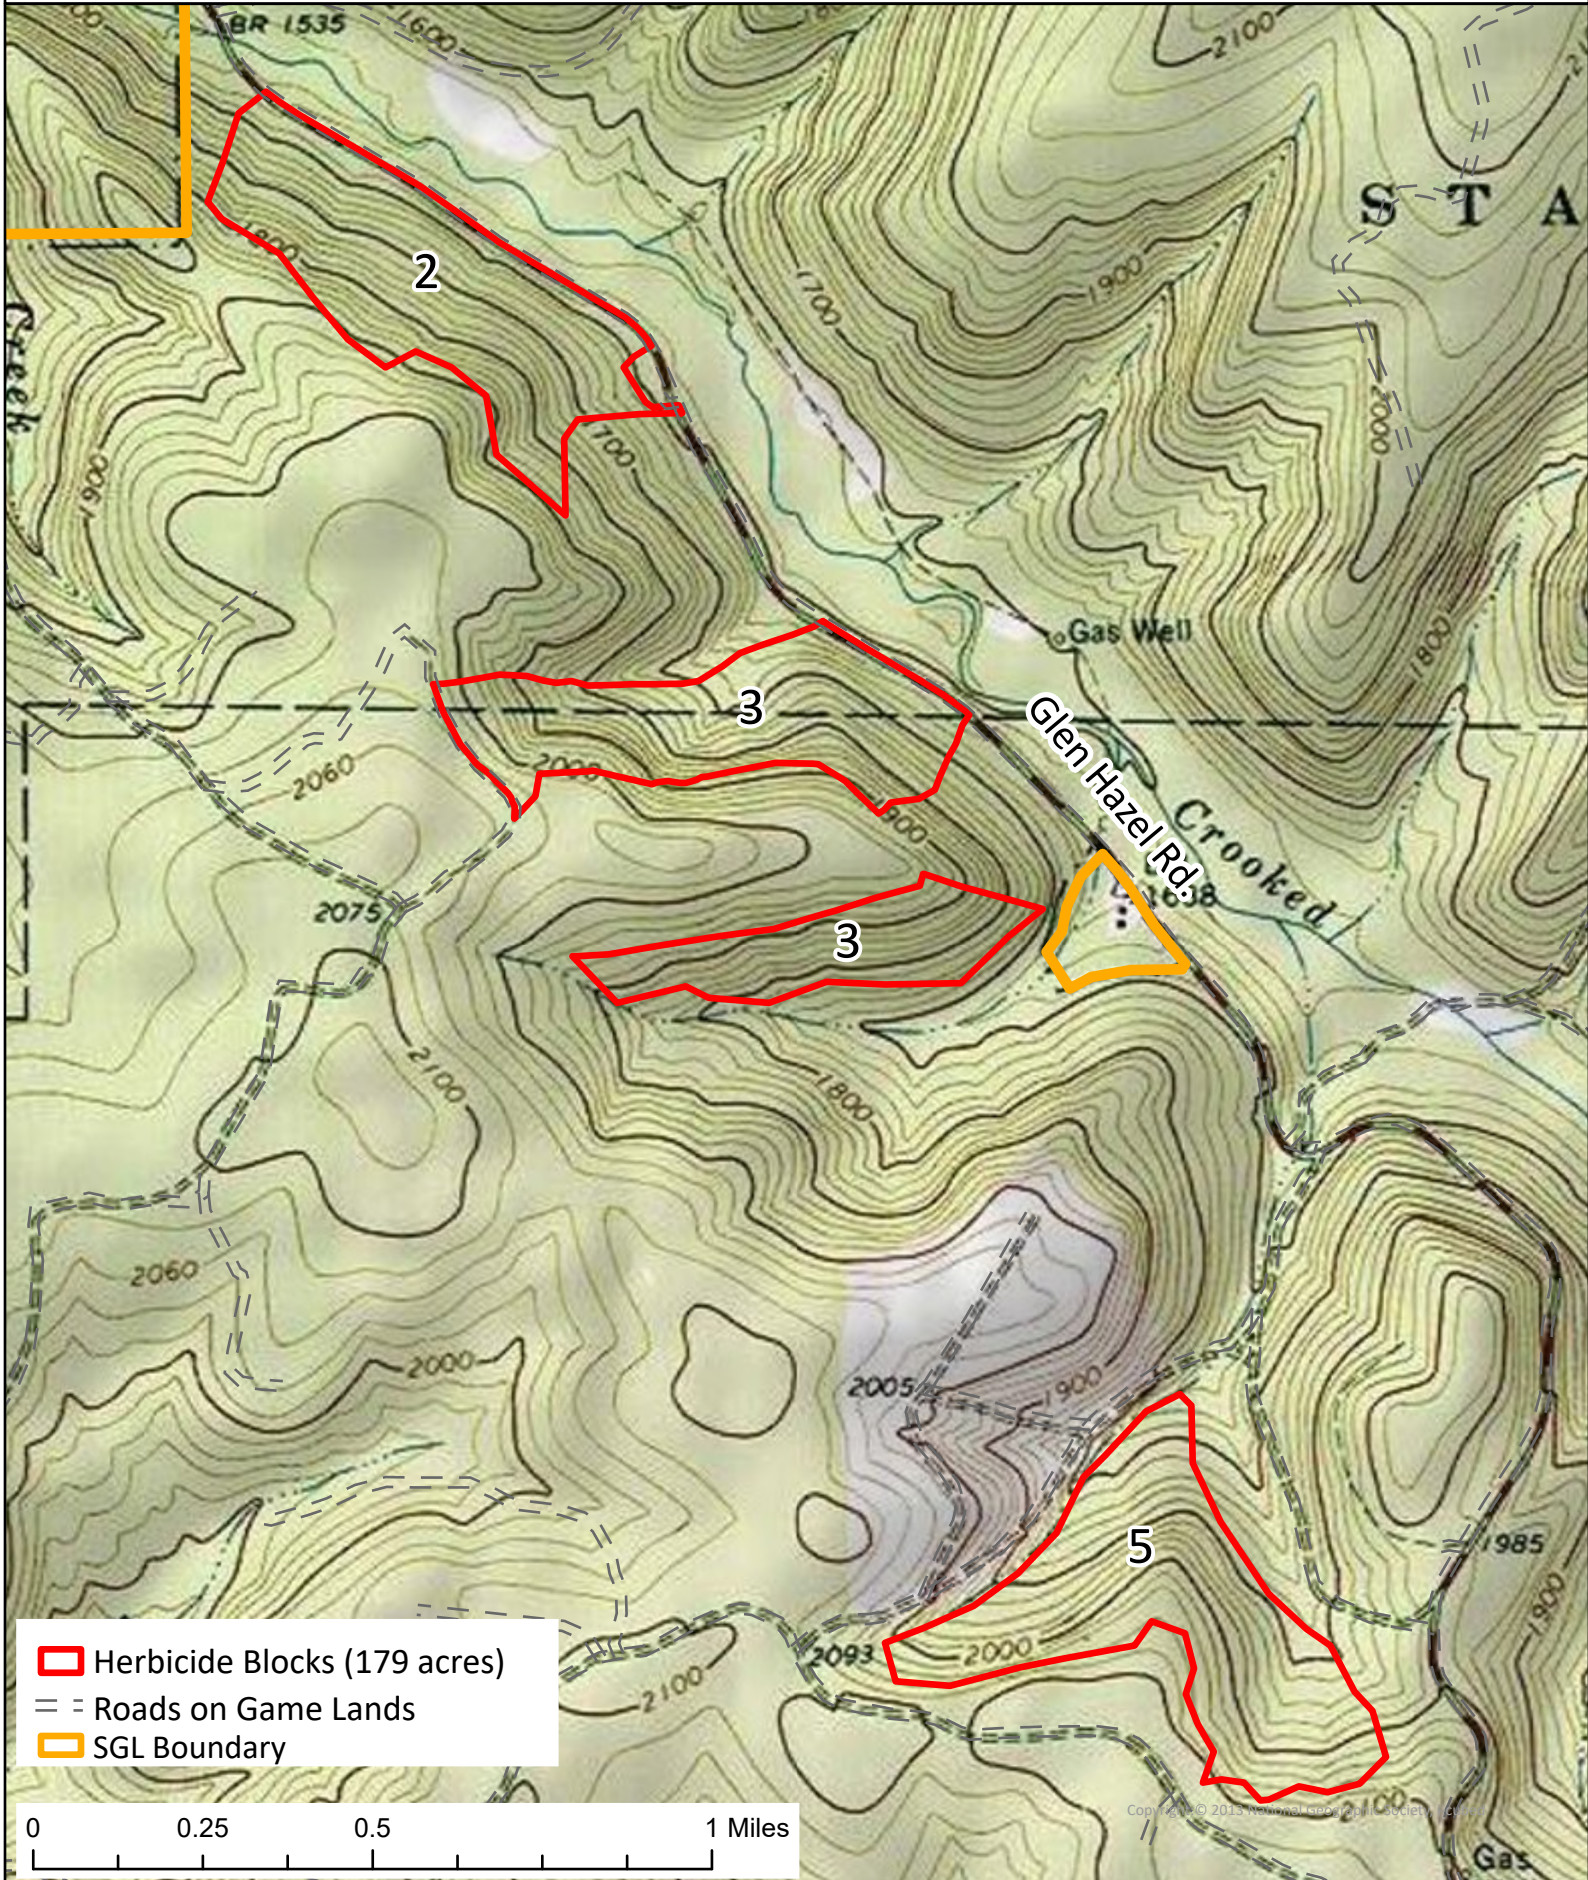

SGL # 014 Hand Spray Herbicide

Shippen Township Cameron County

213 Acres

- SGL Boundary
- Roads on Game Lands
- Treatment Area
- Herbaceous Opening

Standoff Herbicide (Steep Difficult)

State Game Land 025, Elk County, St. Mary's and Jones Township

Coordinates
40.763648 -78.276964

21 acres

- Roads on Game Lands
- Herbicide Block - 21 acres
- State Game Lands Boundary

Staver Run Herbicide

Hand Spray 63 Acres

State Game Land #89, Clinton County, Gallagher Township

BLOCK	ACRES
1	36
2	27

-  Herbicide Blocks
-  State Game Lands Boundary
-  SGL Roads
-  Stream

Little Oak Herbicide Project 16 acres

SGL 204 Potter county, Hebron Township

N

SGL # 311 Hand Spray Herbicide Bushes

Benezette Township Elk County

129 Acres

- Roads on Game Lands
- Treatment Area
- Herbaceous Opening

-78.369127 W
41.3409379 N

0 1/2 1 2 Miles

Esri, HERE, Garmin, INCREMENT P, USGS, MEI/NASA, NGA, EPA, USDA, Esri, HERE, Garmin, NGA, USGS, NPS