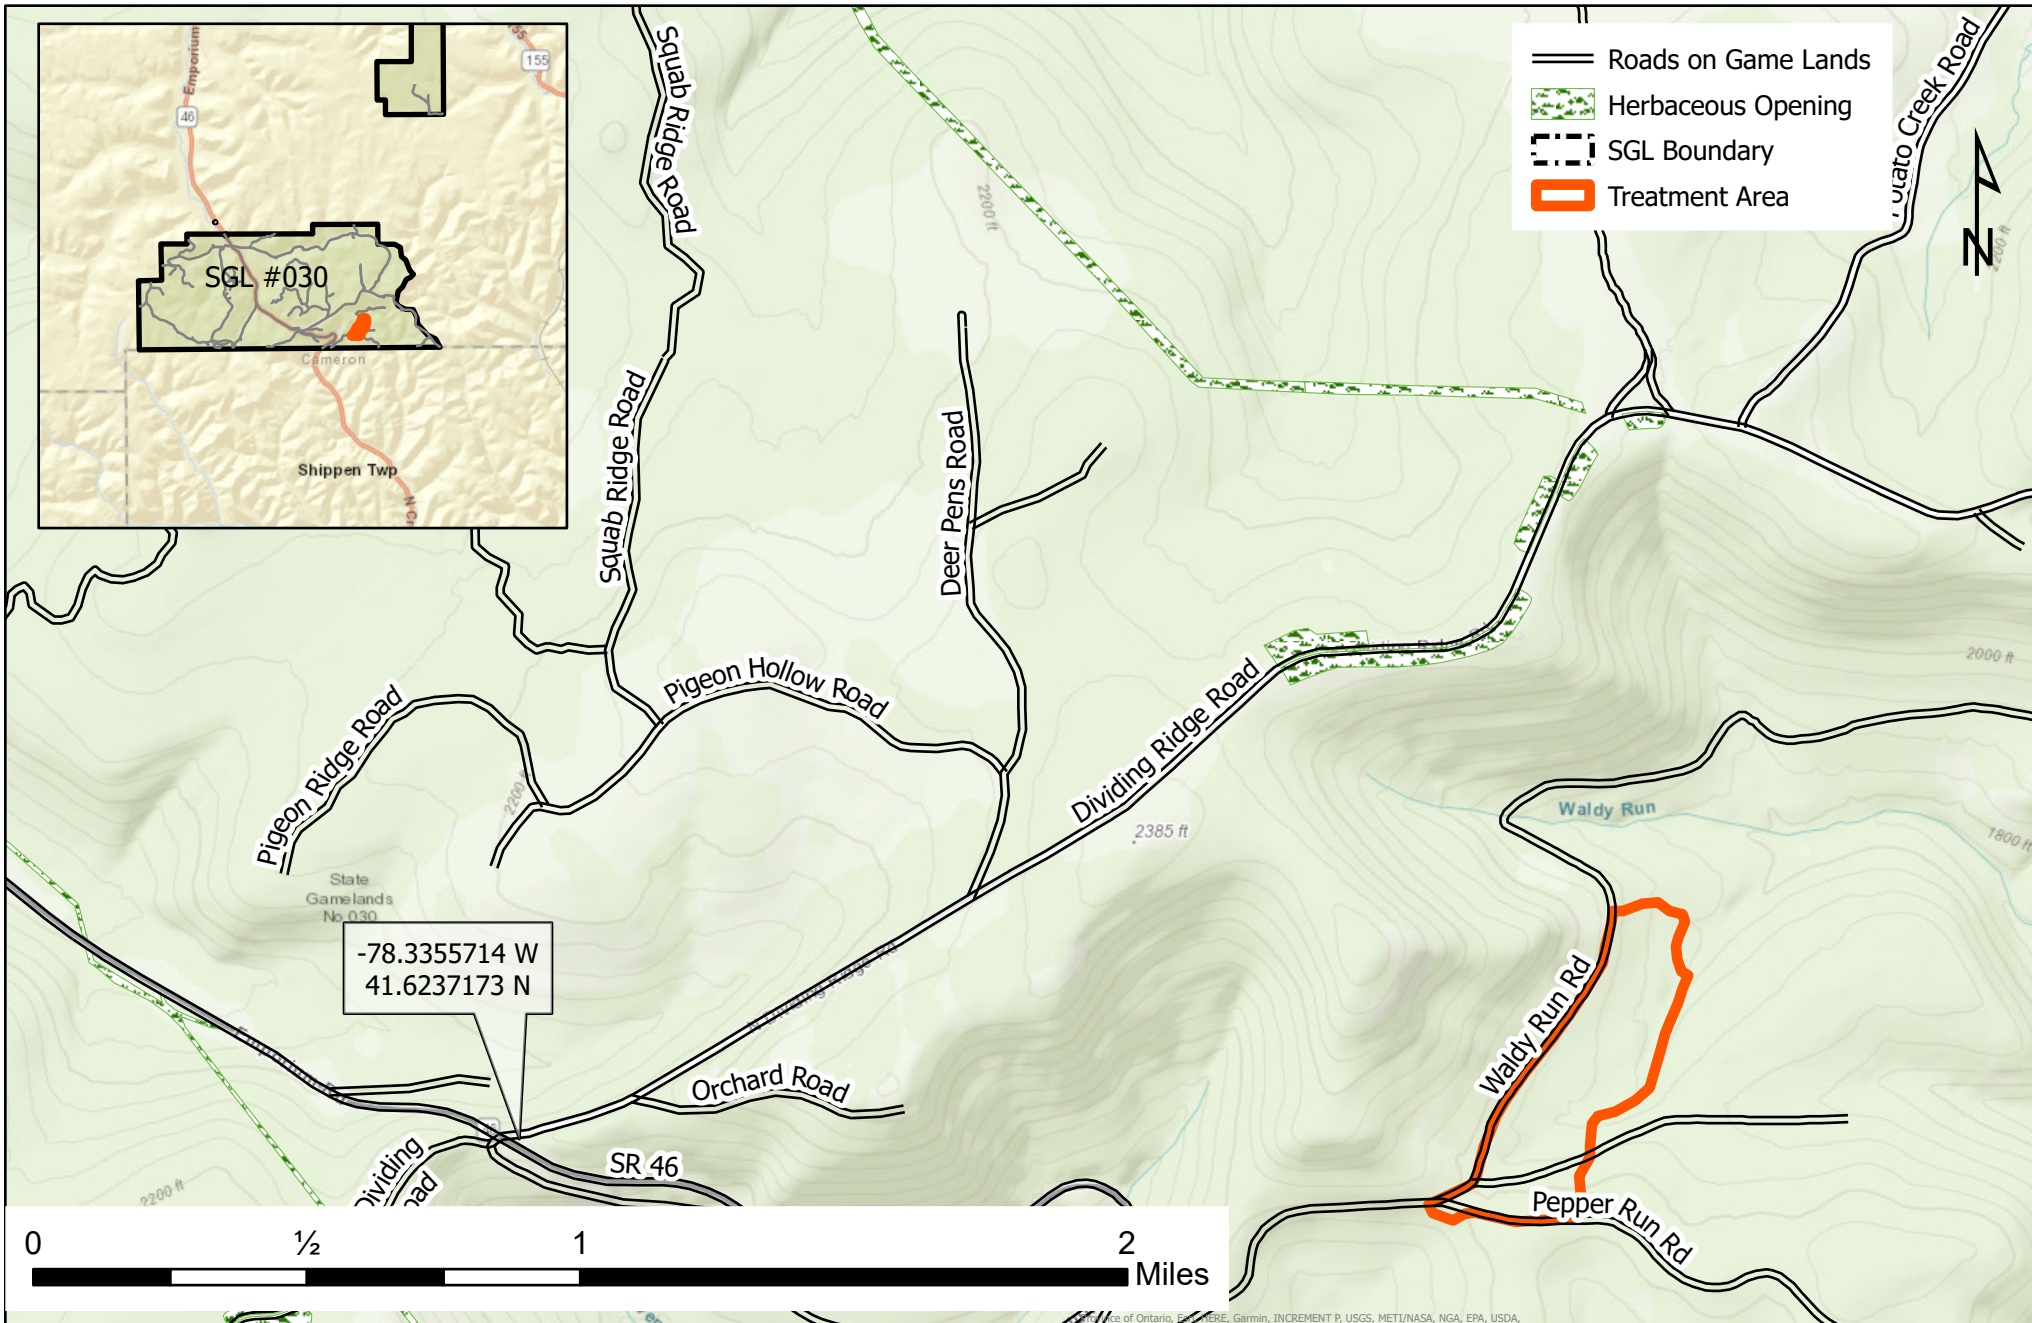

SGL # 014 Hand Spray Herbicide

Shippen Township Cameron County

213 Acres

- SGL Boundary
- Roads on Game Lands
- Treatment Area
- Herbaceous Opening

Standoff Herbicide (Steep Difficult)

State Game Land 025, Elk County, St. Mary's and Jones Township

- ▭ Herbicide Blocks (179 acres)
- Roads on Game Lands
- SGL Boundary

SGL # 030 Hand Spray Herbicide

Norwich Township McKean County

39 Acres

Sandy Ridge Rehab IV Herbicide Project

State Game Land 060, Centre County, Rush Township

Coordinates
40.763648 -78.276964

21 acres

- Roads on Game Lands
- Herbicide Block - 21 acres
- State Game Lands Boundary

Staver Run Herbicide

Hand Spray 63 Acres

State Game Land #89, Clinton County, Gallagher Township

BLOCK	ACRES
1	36
2	27

-  Herbicide Blocks
-  State Game Lands Boundary
-  SGL Roads
-  Stream

Little Oak Herbicide Project 16 acres

SGL 204 Potter county, Hebron Township

N

SGL # 311 Hand Spray Herbicide Bushes