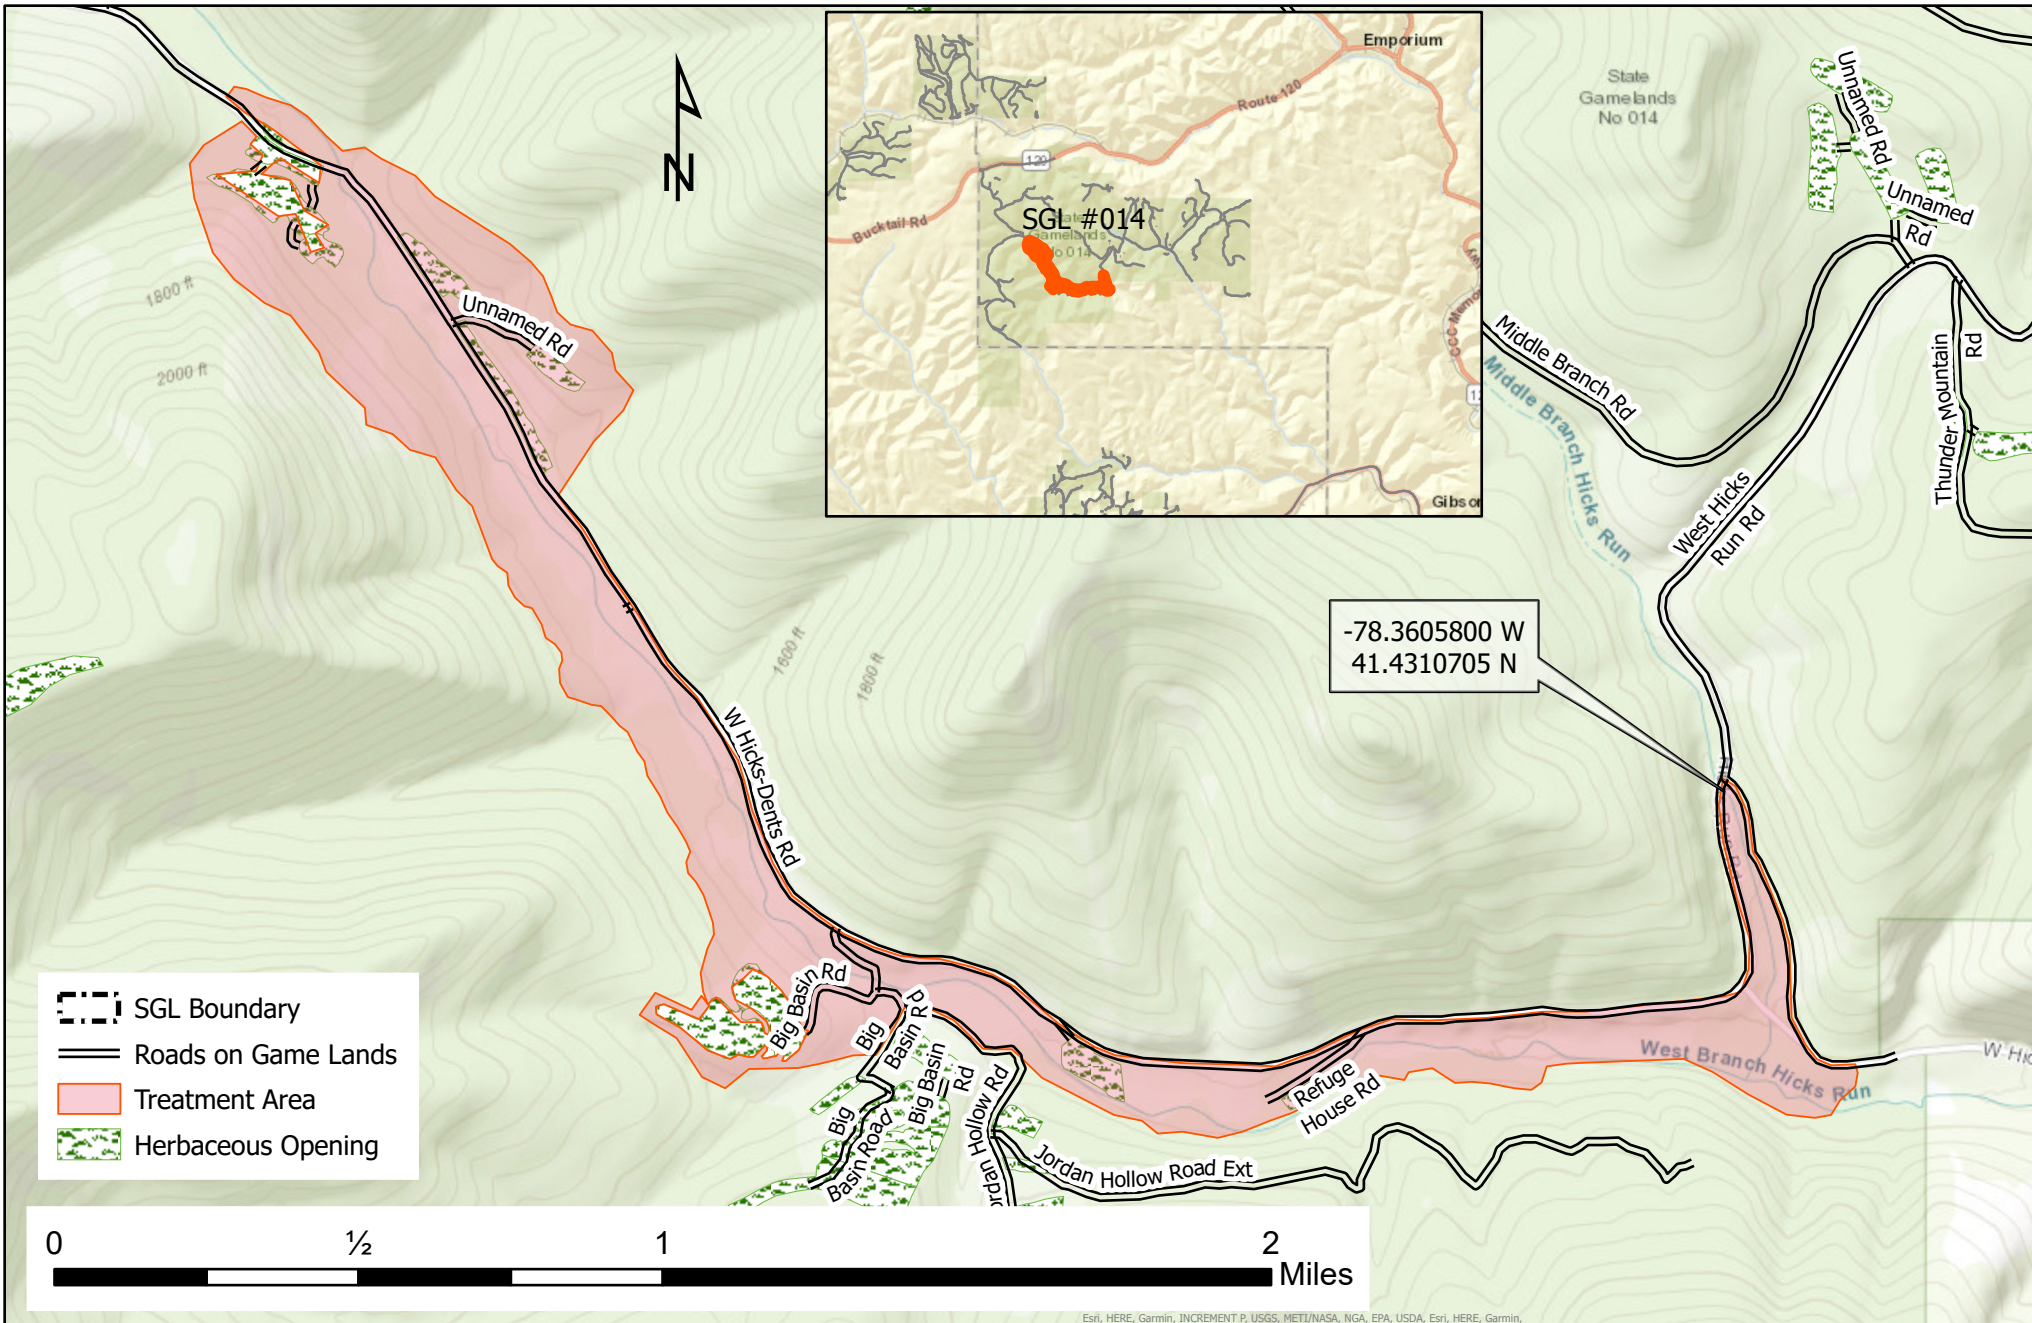

SGL # 014 Hand Spray Herbicide

Shippen Township Cameron County

213 Acres

- SGL Boundary
- Roads on Game Lands
- Treatment Area
- Herbaceous Opening

Standoff Herbicide (Steep Difficult)

State Game Land 025, Elk County, St. Mary's and Jones Township

Coordinates
40.763648 -78.276964

21 acres

- Roads on Game Lands
- Herbicide Block - 21 acres
- State Game Lands Boundary

Staver Run Herbicide

Hand Spray 63 Acres

State Game Land #89, Clinton County, Gallagher Township

BLOCK	ACRES
1	36
2	27

-  Herbicide Blocks
-  State Game Lands Boundary
-  SGL Roads
-  Stream

Little Oak Herbicide Project 16 acres

SGL 204 Potter county, Hebron Township

N

SGL # 311 Hand Spray Herbicide Bushes

Benezette Township Elk County

129 Acres

- Roads on Game Lands
- Treatment Area
- Herbaceous Opening

-78.369127 W
41.3409379 N

0 1/2 1 2 Miles

Esri, HERE, Garmin, INCREMENT P, USGS, MEI/NASA, NGA, EPA, USDA, Esri, HERE, Garmin, NGA, USGS, NPS