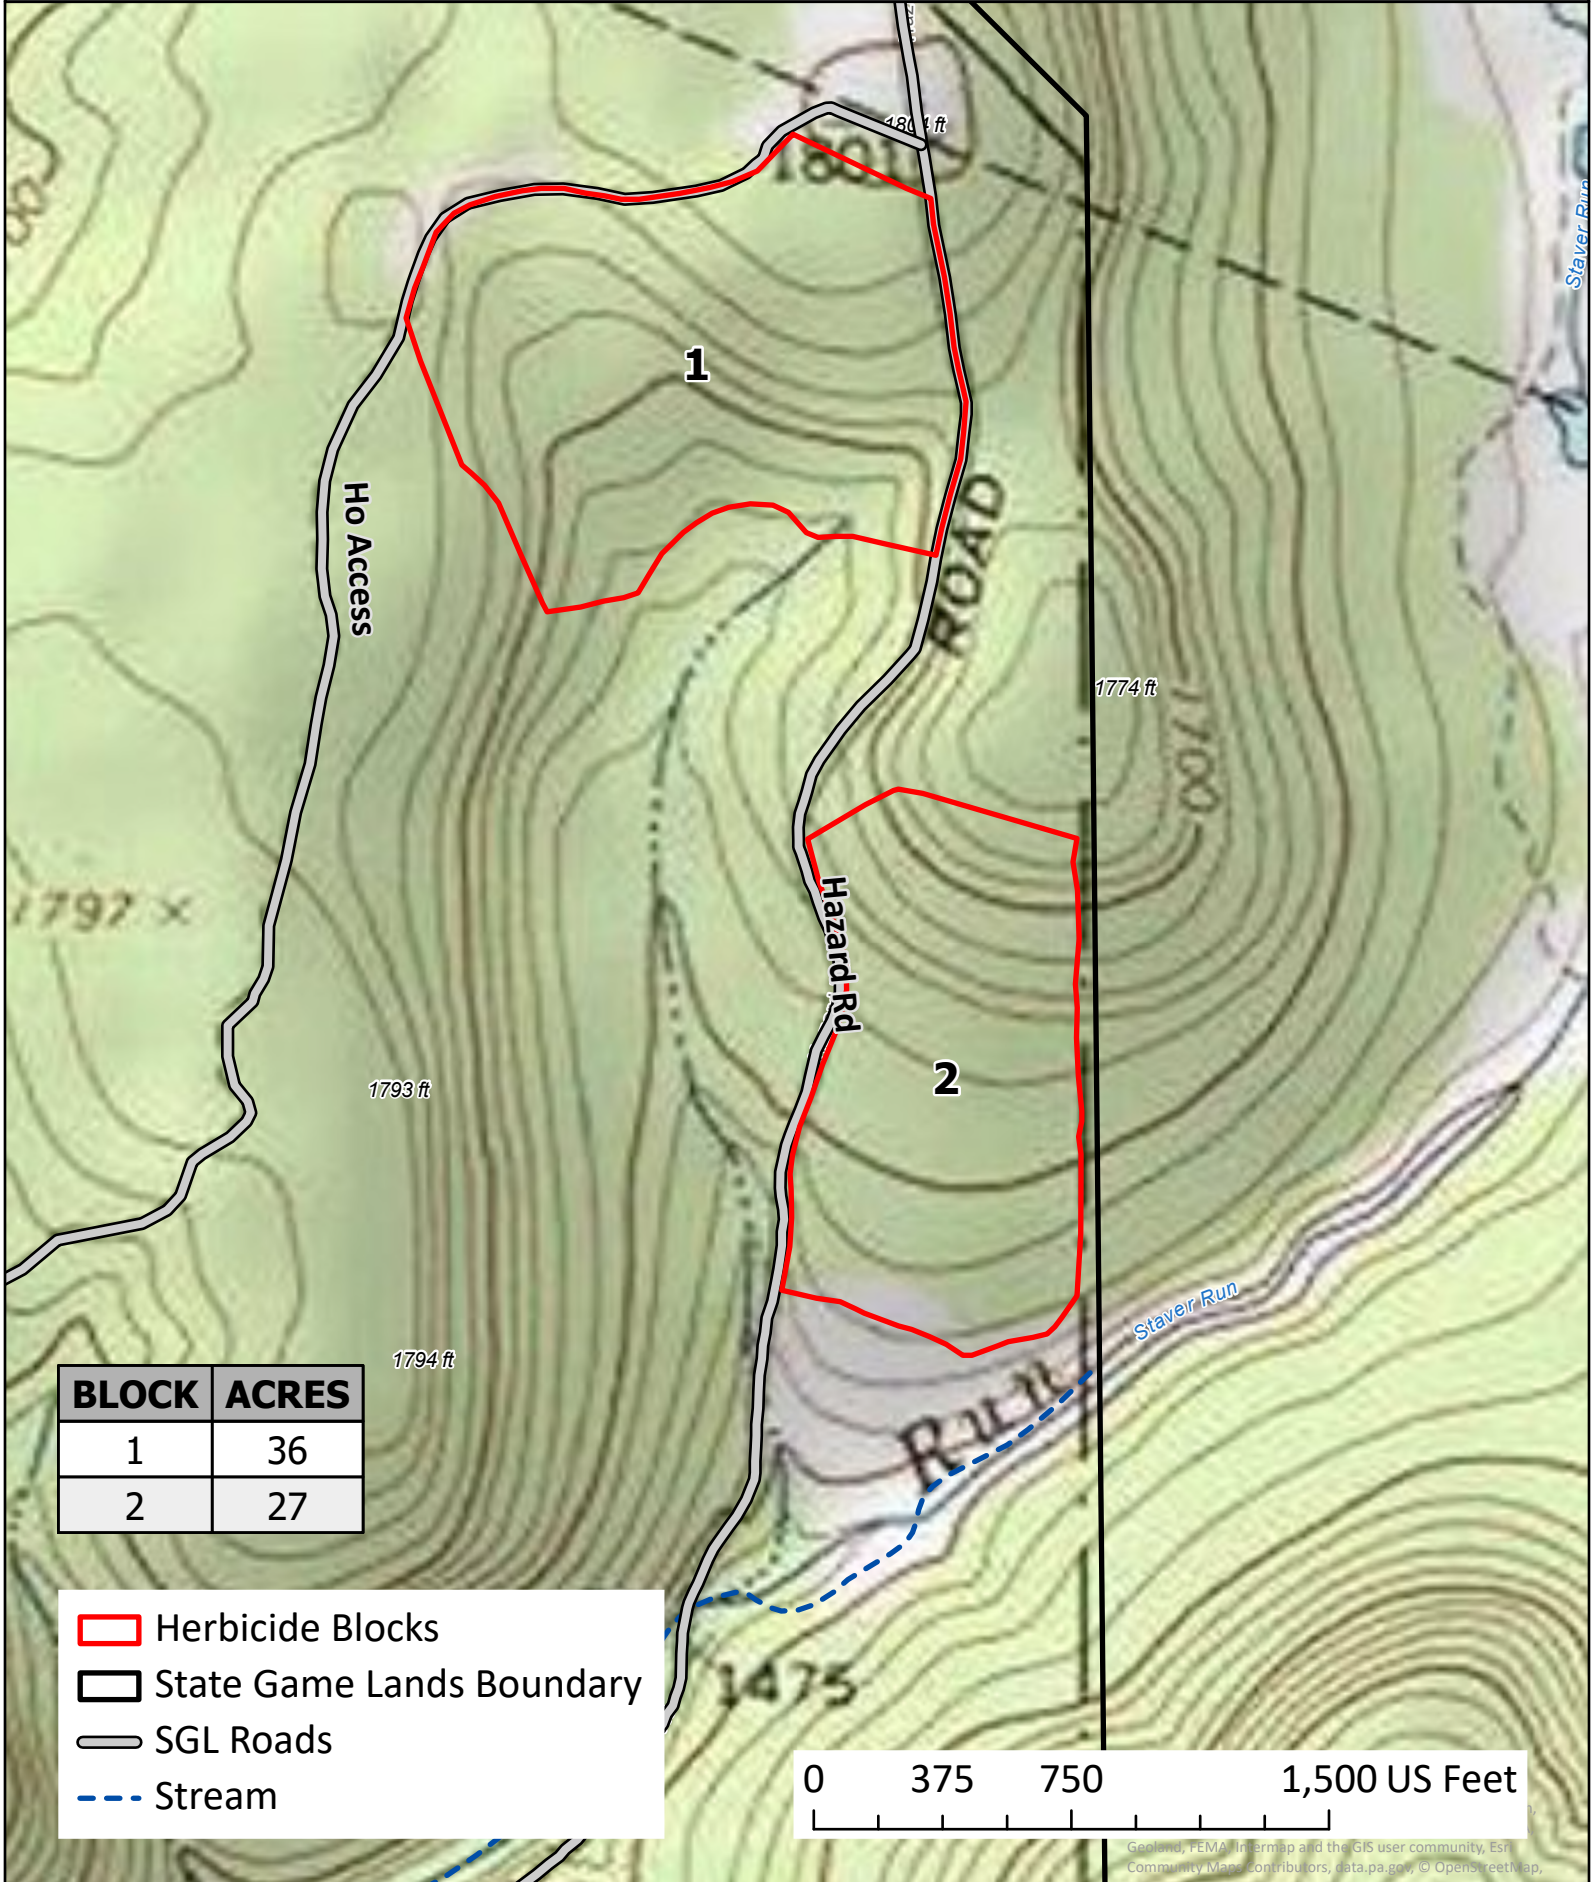

SGL # 014 Hand Spray Herbicide

Shippen Township Cameron County

213 Acres

- SGL Boundary
- Roads on Game Lands
- Treatment Area
- Herbaceous Opening

Standoff Herbicide (Steep Difficult)

State Game Land 025, Elk County, St. Mary's and Jones Township

Coordinates
40.763648 -78.276964

21 acres

- Roads on Game Lands
- Herbicide Block - 21 acres
- State Game Lands Boundary

Staver Run Herbicide

Hand Spray 63 Acres

State Game Land #89, Clinton County, Gallagher Township

BLOCK	ACRES
1	36
2	27

-  Herbicide Blocks
-  State Game Lands Boundary
-  SGL Roads
-  Stream

Little Oak Herbicide Project 16 acres

SGL 204 Potter county, Hebron Township

N

SGL # 311 Hand Spray Herbicide Bushes

Benezette Township Elk County

129 Acres

- Roads on Game Lands
- Treatment Area
- Herbaceous Opening

-78.369127 W
41.3409379 N

0 1/2 1 2 Miles

Esri, HERE, Garmin, INCREMENT P, USGS, MEI/NASA, NGA, EPA, USDA, Esri, HERE, Garmin, NGA, USGS, NPS