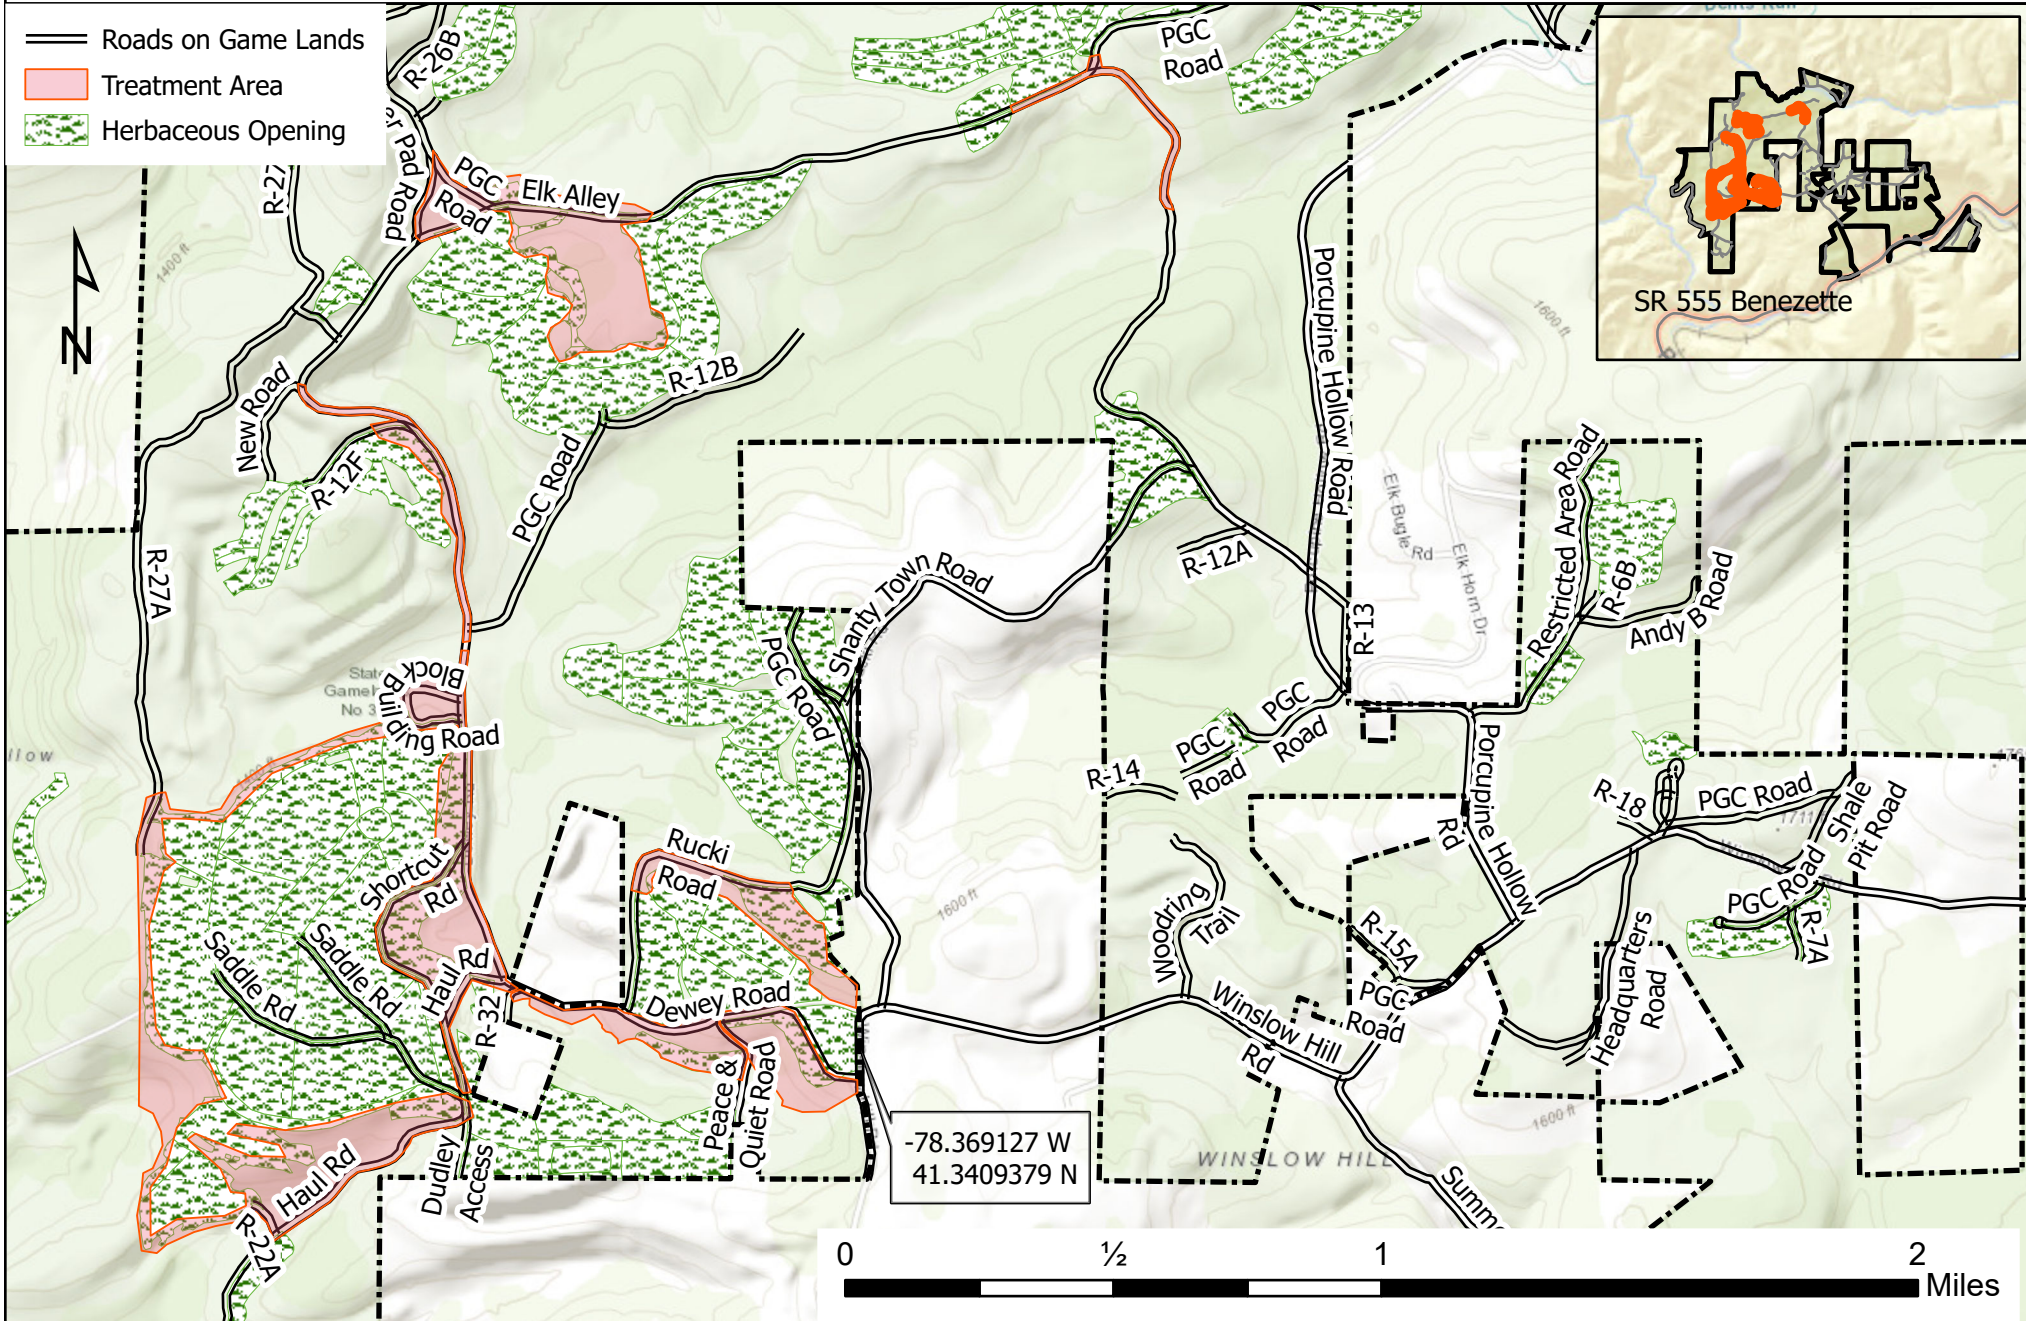

SGL # 014 Hand Spray Herbicide

Shippen Township Cameron County

213 Acres

- SGL Boundary
- Roads on Game Lands
- Treatment Area
- Herbaceous Opening

Standoff Herbicide (Steep Difficult)

State Game Land 025, Elk County, St. Mary's and Jones Township

Coordinates
40.763648 -78.276964

21 acres

- Roads on Game Lands
- Herbicide Block - 21 acres
- State Game Lands Boundary

Staver Run Herbicide

Hand Spray 63 Acres

State Game Land #89, Clinton County, Gallagher Township

BLOCK	ACRES
1	36
2	27

-  Herbicide Blocks
-  State Game Lands Boundary
-  SGL Roads
-  Stream

Little Oak Herbicide Project 16 acres

SGL 204 Potter county, Hebron Township

N

SGL # 311 Hand Spray Herbicide Bushes

Benezette Township Elk County

129 Acres

- Roads on Game Lands
- Treatment Area
- Herbaceous Opening

-78.369127 W
41.3409379 N

0 1/2 1 2 Miles

Esri, HERE, Garmin, INCREMENT P, USGS, MEI/NASA, NGA, EPA, USDA, Esri, HERE, Garmin, NGA, USGS, NPS