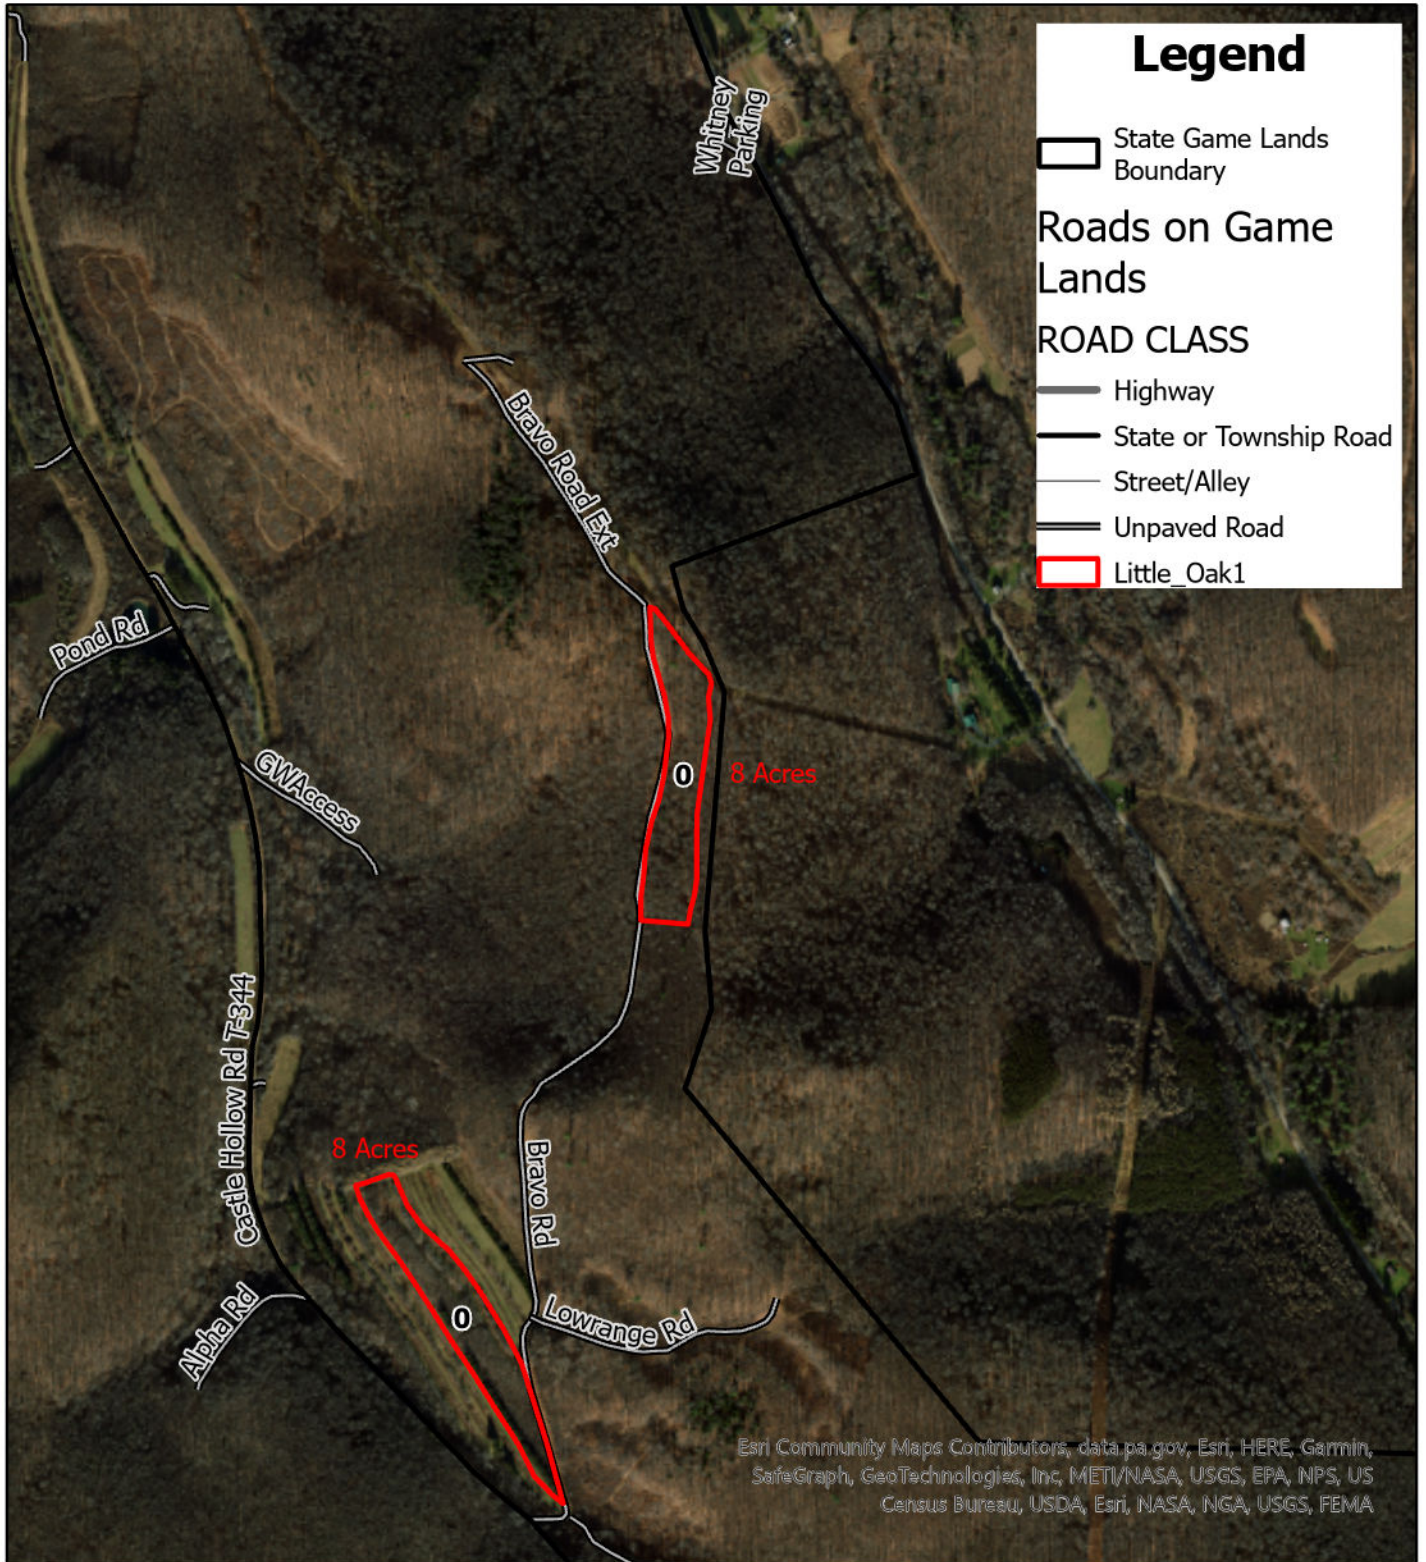

SGL # 014 Hand Spray Herbicide

Shippen Township Cameron County

213 Acres

- SGL Boundary
- Roads on Game Lands
- Treatment Area
- Herbaceous Opening

Standoff Herbicide (Steep Difficult)

State Game Land 025, Elk County, St. Mary's and Jones Township

- ▭ Herbicide Blocks (179 acres)
- Roads on Game Lands
- SGL Boundary

SGL # 030 Hand Spray Herbicide

Norwich Township McKean County

39 Acres

Sandy Ridge Rehab IV Herbicide Project

State Game Land 060, Centre County, Rush Township

Coordinates
40.763648 -78.276964

21 acres

- Roads on Game Lands
- Herbicide Block - 21 acres
- State Game Lands Boundary

Staver Run Herbicide

Hand Spray 63 Acres

State Game Land #89, Clinton County, Gallagher Township

BLOCK	ACRES
1	36
2	27

-  Herbicide Blocks
-  State Game Lands Boundary
-  SGL Roads
-  Stream

Little Oak Herbicide Project 16 acres

SGL 204 Potter county, Hebron Township

N

SGL # 311 Hand Spray Herbicide Bushes